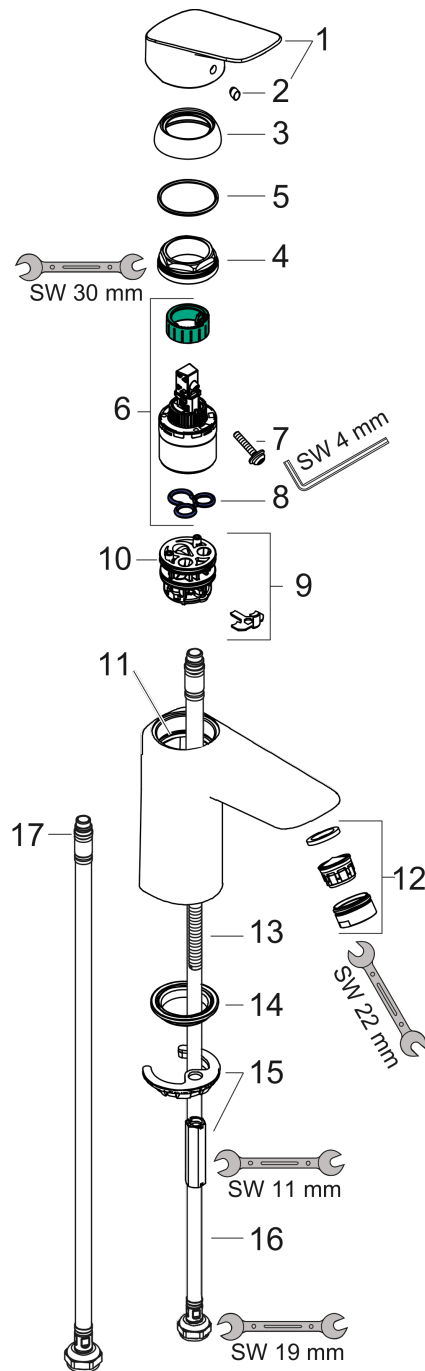

Logis

Single lever basin mixer 100 with push-open waste set

Finish: **Chrome** Article Number: **71107000**

Description

product features

- consists of: single lever basin mixer, waste set
- ComfortZone 100
- projection: 108 mm
- spout height: 93 mm
- spray type: normal spray
- maximum flow rate at 3 bar: 5 l/min
- ceramic cartridge
- temperature limitation adjustable
- suitable for continuous flow water heaters
- push-open waste set G 1¼
- material waste set: synthetic
- connection type: G ¾ connections
- connection dimension: DN15

Technology

Product image

Scale drawing

Logis

Single lever basin mixer 100 with push-open waste set

Finish: **Chrome** Article Number: **71107000**

Flowchart

Logis
Single lever basin mixer 100 with push-open waste set
 Finish: **Chrome** Article Number: **71107000**

Exploded Drawing

Year of production: >05/17

Logis

Single lever basin mixer 100 with push-open waste set

Finish: **Chrome** Article Number: **71107000**

Spare part list

Year of production: >05/17

Pos.	Description	Article Number	Price	PU
1	handle	92224000	€ 45,82	1
2	screw cover	96338000	€ 3,33	1
3	flange	97406000	€ 18,80	1
4	nut	97209000	€ 14,28	1
5	O-Ring 32x2	98193000	€ 3,33	1
6	cartridge, assy	92730000	€ 58,67	1
7	locking screw for handle	95140000	€ 5,36	1
8	seal	95008000	€ 8,69	1
9	adapter for cartridge	98750000	€ 11,66	1
10	O-Ring 30x2	98186000	€ 3,33	1
11	O-ring 35x2	92604000	€ 5,36	1
12	aerator M24x1 (5 l/min)	92372000	€ 18,80	1
13	screw M8 x 68	97736000	€ 5,36	1
14	seal	97608000	€ 5,36	1
15	fixing set	96016000	€ 28,92	1
16	connection hose 450 mm M8x0,75 G3/8	97206000	€ 28,92	1
17	O-ring 6,6x1,6	93019000	€ 3,33	1
a	push-open waste set	50105000	-	1