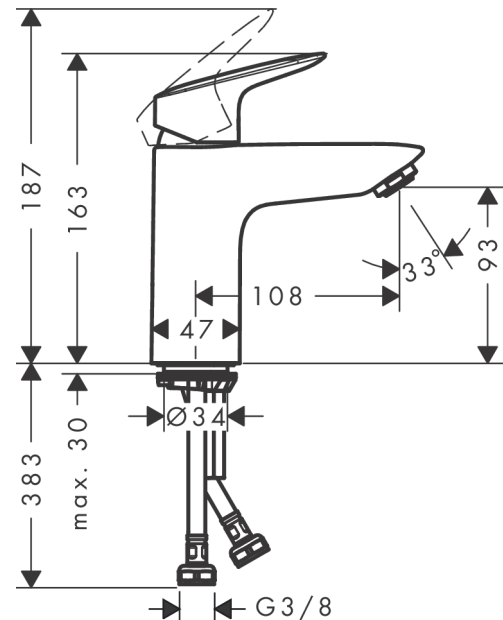

Logis

Single lever basin mixer 100 with push-open waste set

Finish: **Chrome** Article Number: **71107000**

Description

product features

- consists of: single lever basin mixer, waste set
- ComfortZone 100
- projection: 108 mm
- spout height: 93 mm
- spray type: normal spray
- maximum flow rate at 3 bar: 5 l/min
- ceramic cartridge
- temperature limitation adjustable
- suitable for continuous flow water heaters
- push-open waste set G 1¼
- material waste set: synthetic
- connection type: G ¾ connections
- connection dimension: DN15

Technology

Product image

Scale drawing

Logis

Single lever basin mixer 100 with push-open waste set

Finish: **Chrome** Article Number: **71107000**

Flowchart

Logis
Single lever basin mixer 100 with push-open waste set
 Finish: **Chrome** Article Number: **71107000**

Exploded Drawing

Year of production: >05/17

Logis

Single lever basin mixer 100 with push-open waste set

Finish: **Chrome** Article Number: **71107000**

Spare part list

Year of production: >05/17

Pos.	Description	Article Number	Price	PU
1	handle	92224000	€ 45,82	1
2	screw cover	96338000	€ 3,33	1
3	flange	97406000	€ 18,80	1
4	nut	97209000	€ 14,28	1
5	O-Ring 32x2	98193000	€ 3,33	1
6	cartridge, assy	92730000	€ 58,67	1
7	locking screw for handle	95140000	€ 5,36	1
8	seal	95008000	€ 8,69	1
9	adapter for cartridge	98750000	€ 11,66	1
10	O-Ring 30x2	98186000	€ 3,33	1
11	O-ring 35x2	92604000	€ 5,36	1
12	aerator M24x1 (5 l/min)	92372000	€ 18,80	1
13	screw M8 x 68	97736000	€ 5,36	1
14	seal	97608000	€ 5,36	1
15	fixing set	96016000	€ 28,92	1
16	connection hose 450 mm M8x0,75 G3/8	97206000	€ 28,92	1
17	O-ring 6,6x1,6	93019000	€ 3,33	1
a	push-open waste set	50105000	-	1